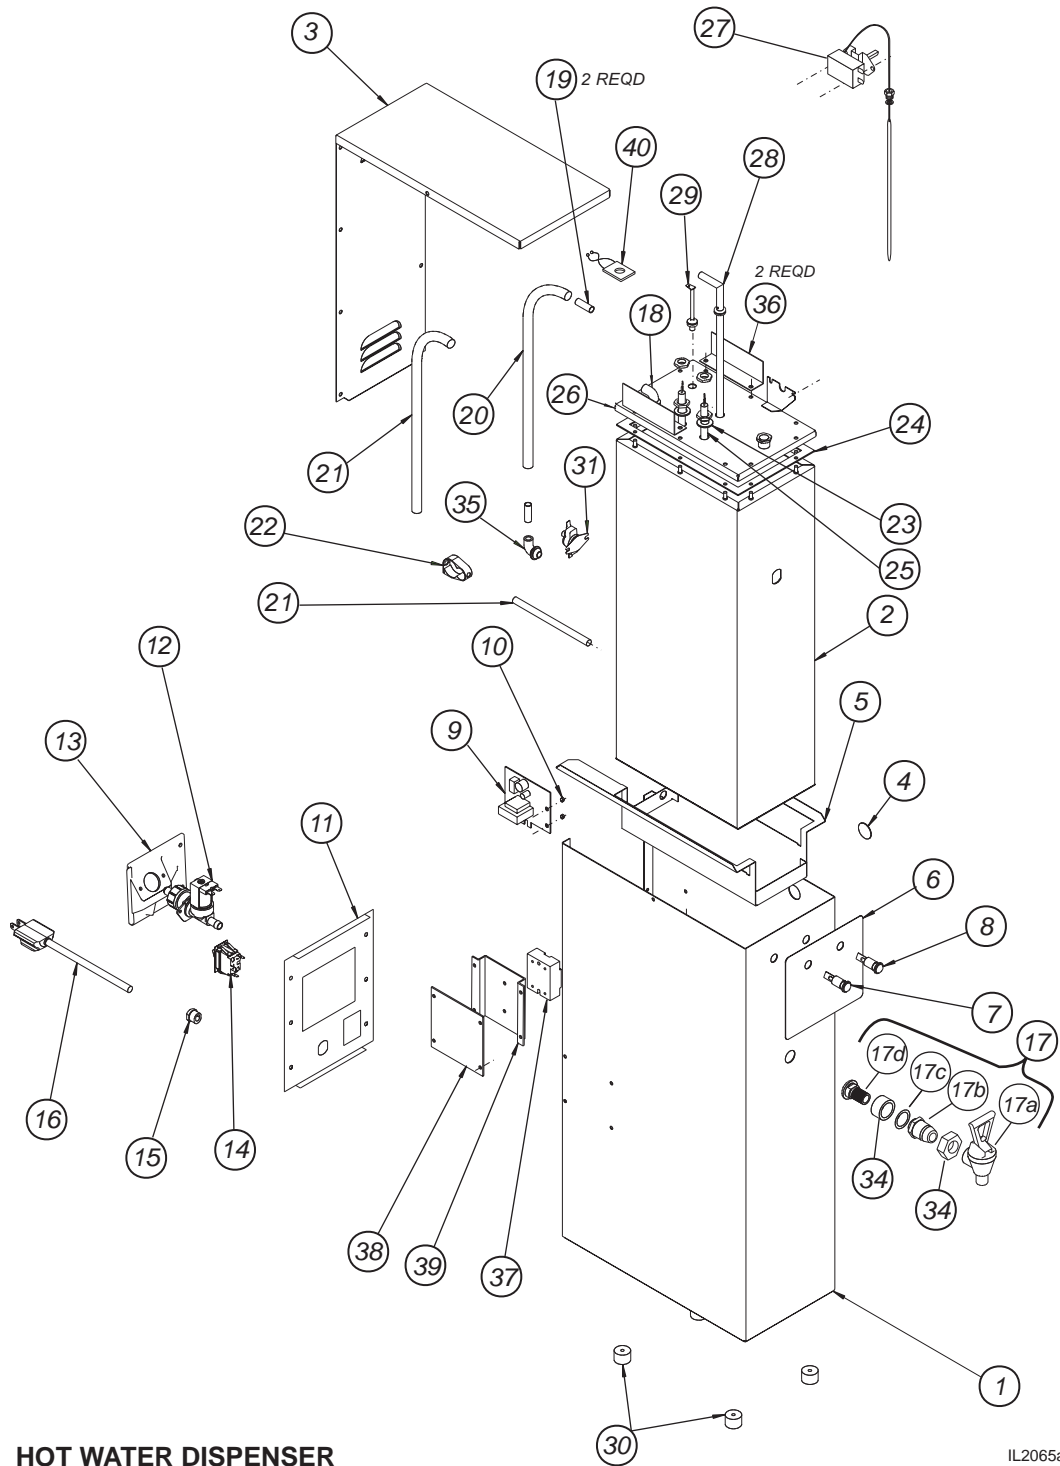

EXPLODED VIEW & PARTS LIST

HOT WATER DISPENSER

IL2065a

NOTE: Model 1225/1226 shown. Model 1222/1222CA is similar.

EXPLODED VIEW & PARTS LIST (continued)

ITEM	DESCRIPTION	1222 P/N	1222CA P/N	1225 P/N	1226 P/N
1	WRAP, BODY	C7-76579		C7-76709	
2	TANK ASSY	C7-76578		C7-76710	
3	PANEL, TOP BACK	C7-76512		C7-76713	
4	PLUG, BUTTON 7/8"			2P-70714	
5	SUPPORT, TANK	C7-76521		C7-76712	
6	LABEL, HW DISPENSER			2M-76568	
7	LIGHT, PILOT GREEN	2J-72671		2J-35697	
8	LIGHT, PILOT AMBER	2S-41778		2J-30516	
9	CONTROL, LOW WATER, 120V	2E-46604			
	CONTROL, LOW WATER, 240V			2E-306865	
10	SPACER, NYLON			2A-43201	
11	PANEL, REAR LOWER			C7-76716	
12	SOLENOID, SINGLE 120V	2E-73612			
	SOLENOID SINGLE 240V			2E-75760	
13	DOOR, ACCESS			2Q-75089	
14	SWITCH, ROCKER 250V	2E-305295		2E-302541	
15	STRAIN RELIEF			2K-Y6764	
16	CORDSET			2E-35259	
17	FAUCET & SHANK ASSY PLASTIC	WS-86597		2U-84396	
	FAUCET & SHANK ASSY BRASS	WS-84636		2U-87030 (BRASS)	
17a	FAUCET ASSY (plastic)	2U-87038			
	FAUCET ASSY (brass)	2U-87030			
17b	SHANK ASSY FAUCET			2U-84396	
17c	WASHER FIBER			2C-84489	
17d	FERRULE-VALVE SHANK			2A-84488	
18	ELBOW, OUTLET			2K-70103	
19	TUBE, 3/8 x 3/4" LONG			2A-75609	
20	TUBE, SILICONE .312 DI x 25" LONG			A6-73540	
21	TUBE, BRAIDED .312 ID x 21" LONG			A6-76237	
22	CLAMP, HOSE SHUT OFF			2C-76564	
23	GASKET, HEATING ELEMENT			2I-70152	
24	GASKET, TANK		2I-76514		2I-76776
25	HEATING ELEMENT, 120V 1800W	2N-76524UL			
	HEATING ELEMENT, 120V 1500W		2N-76571UL		
	HEATING ELEMENT 208V 4000W			2N-76721UL	
	HEATING ELEMENT 240V 4000W				2N-76720UL
26	LID ASSY	C7-76527		C7-76726	
27	THERMOSTAT, TEMPERATURE CONTROL			WS-8512-51	
28	TUBE, TANK FILL			2V-76570	
29	PROBE, LIQUID LEVEL			C7-75746	
30	FOOT, 1/2" HIGH BLACK RUBBER	2A-305148		2A-40564	
31	THERMOSTAT, HI-LIMIT SAFETY	2T-47499		2T-70716	
32	GROMMET, 3/8 ID			2I-72390	
33	SLEEVE, WATER LEVEL PROBE			2A-73532	
34	SPACER, TANK SATELLITE			2A-74316	
35	ELBOW, OUTLET			2K-70130	
36	SPACER, SIDE			C7-76781	
37	RELAY, SOLID STATE			2E-76769	
38	PLATE, HEAT SINK				
39	BRACKET, HEAT SINK				
40	CABLE TIE				
	SEAL, THERMOBULB			2C-70174	