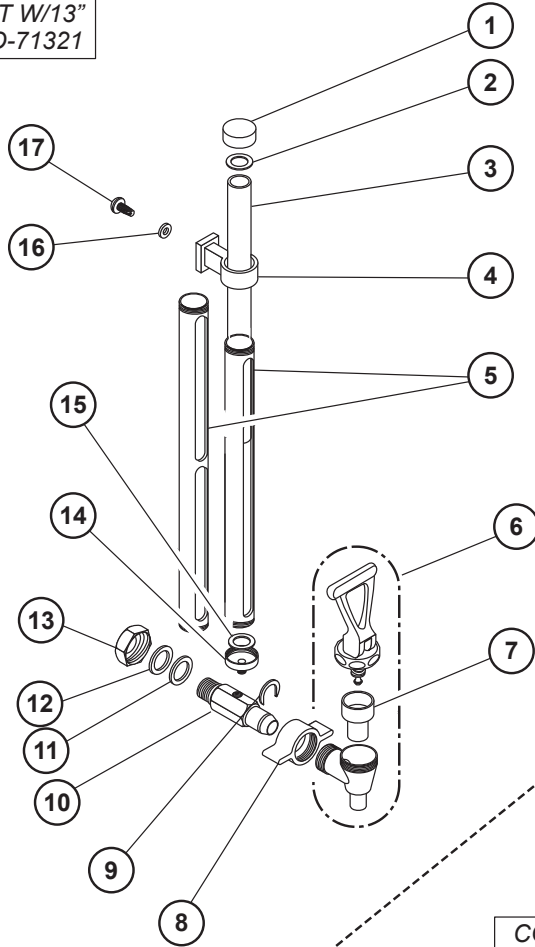

CONTENTS

Description	page
Faucet Components	3
Parts List	2
3-5 Gallon Iced Tea Dispenser Components	5

FAUCET COMPONENTS

18
 COMPLETE FAUCET W/10"
 SIGHT GLASS WS-8600-14
 COMPLETE FAUCET W/13"
 SIGHT GLASS DD-71321

19
 COMPLETE FAUCET W/O
 SIGHT GLASS 2U-70580

BLOOMFIELD
 IL2037

PARTS LIST

FAUCET COMPONENTS			
Fig No.	Part Number	Description	Application
1	WS-8600-17	CAP SHIELD VENT HL	
2	WS-8700-25J	WASHER UPPER TUBE	
3	WS-8705-11C	TUBE SIGHT-GLASS 10IN	
	WS-8601-14A	SIGHT TUBE 13IN GLASS	
4	WS-8600-21	BRACE BLK SHIELD	
5	WS-8600-20	SHIELD 10IN GUAGE	
	WS-8601-13	SHIELD GAUGE 13IN	
6	WS-8600-15	FAUCET SPB PLASTIC	
	WS-85805	FAUCET SS WITH HANDLE	
7	2U-71460	SEAT CUP TEA DISP FAUCET	
8	WS-8600-27P	NUT WING, PLASTIC THREADS	
	WS-8600-27	NUT WING, METAL THREADS (OPT)	
9	WS-8600-26	C-RING	
10	2P-87740	SHANK	CAFERINA
	WS-8800-8		W/OUT SIGHT GLASS
	WS-8600-24		SIGHT GLASS
11	2C-70573	WASHER FLAT NYLON	
12	2I-70519	GASKET THERMOSTAT BREWERS	
	2C-87742	WASHER HARD RUBBER FAUCET	CAFERINA, 2U-87737
13	2C-70575	NUT 3/8-18 SPCL FAUCET BRASS	
	2C-87743	HEX NUT M17 X 1.5 PLASTIC	
14	WS-8705-11G	SHIELD BASE	
15	WS-8700-25H	WAHSER LOWER TUBE	
16	DD-71292	WASHER FLAT RUBBER	
17	2C-70379	SCREW 8-32X5/16 PH PAN MS	
18	WS-8600-14	FAUCET SG 10IN GLASS	
	2U-71321	FAUCET SIGH-GLASS 13IN	
19	2U-70580	FAUCET W/O SG	
	2U-87737	FAUCET SVC PART DWG CAGE	CAFERINA
20	2R-70577	KNOB TEA DISPENSER COVER	3 GALLON
21	2L-70611	COVER 3G TEA DISPENSER (w/KNOB)	3 GALLON
22	2L-76058	COVER 3 GAL TEA DISP MOLDED	3 GALLON
	2L-76059	COVER 5 GAL TEA DISPENSER	5 GALLON
23	WS-8600-14	FAUCET SG 10IN FAUCET	3 GALLON
	2U-71321	FAUCET SG 13IN GLASS COMP	5 GALLON
24	2M-75159	DECAL 3-5G DISP ICE TEA	
25	2U-70580	FAUCET W/O SG	
26	2M-70592	LABEL DESIGNATION	
27	2L-71747	TRAY DRIP AIRPOT RACK	

3-GALLON ICED TEA DISPENSER COMPONENTS

ICED TEA DISPENSERS

Model: 8602, 8699, 8799, 8800BL, 8802

BLOOMFIELD
IL2038