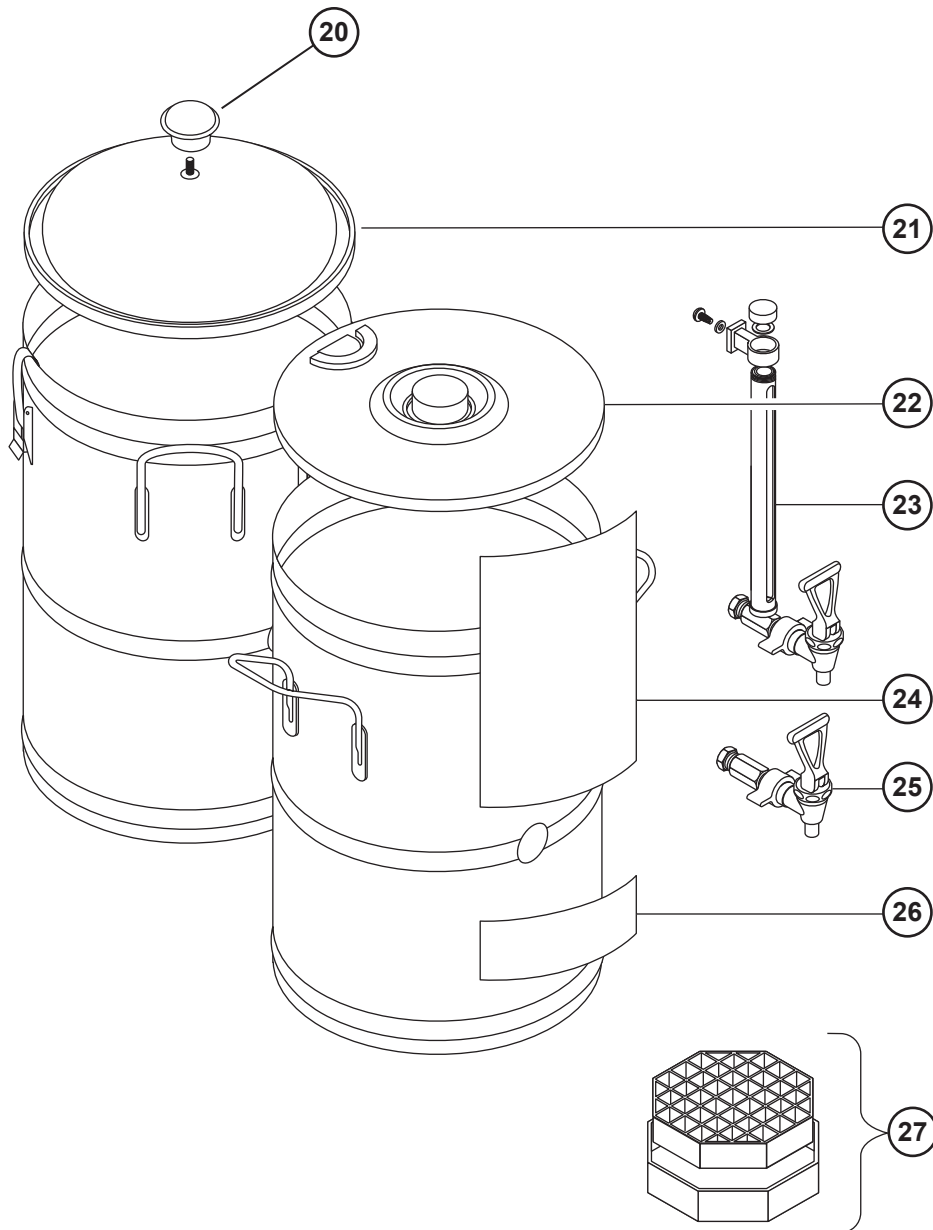

CONTENTS

Description	page
Faucet Components	3
Parts List	2
3-5 Gallon Iced Tea Dispenser Components	5

FAUCET COMPONENTS

18
 COMPLETE FAUCET W/10"
 SIGHT GLASS WS-8600-14
 COMPLETE FAUCET W/13"
 SIGHT GLASS DD-71321

19
 COMPLETE FAUCET W/O
 SIGHT GLASS 2U-70580

BLOOMFIELD
 IL2037

PARTS LIST

FAUCET COMPONENTS			
Fig No.	Part Number	Description	Application
1	WS-8600-17	CAP SHIELD VENT HL	
2	WS-8700-25J	WASHER UPPER TUBE	
3	WS-8705-11C	TUBE SIGHT-GLASS 10IN	
	WS-8601-14A	SIGHT TUBE 13IN GLASS	
4	WS-8600-21	BRACE BLK SHIELD	
5	WS-8600-20	SHIELD 10IN GUAGE	
	WS-8601-13	SHIELD GAUGE 13IN	
6	WS-8600-15	FAUCET SPB PLASTIC	
	WS-85805	FAUCET SS WITH HANDLE	
7	2U-71460	SEAT CUP TEA DISP FAUCET	
8	WS-8600-27P	NUT WING, PLASTIC THREADS	
	WS-8600-27	NUT WING, METAL THREADS (OPT)	
9	WS-8600-26	C-RING	
10	2P-87740	SHANK	CAFERINA
	WS-8800-8		W/OUT SIGHT GLASS
	WS-8600-24		SIGHT GLASS
11	2C-70573	WASHER FLAT NYLON	
12	2I-70519	GASKET THERMOSTAT BREWERS	
	2C-87742	WASHER HARD RUBBER FAUCET	CAFERINA, 2U-87737
13	2C-70575	NUT 3/8-18 SPCL FAUCET BRASS	
	2C-87743	HEX NUT M17 X 1.5 PLASTIC	
14	WS-8705-11G	SHIELD BASE	
15	WS-8700-25H	WAHSER LOWER TUBE	
16	DD-71292	WASHER FLAT RUBBER	
17	2C-70379	SCREW 8-32X5/16 PH PAN MS	
18	WS-8600-14	FAUCET SG 10IN GLASS	
	2U-71321	FAUCET SIGH-GLASS 13IN	
19	2U-70580	FAUCET W/O SG	
	2U-87737	FAUCET SVC PART DWG CAGE	CAFERINA
20	2R-70577	KNOB TEA DISPENSER COVER	3 GALLON
21	2L-70611	COVER 3G TEA DISPENSER (w/KNOB)	3 GALLON
22	2L-76058	COVER 3 GAL TEA DISP MOLDED	3 GALLON
	2L-76059	COVER 5 GAL TEA DISPENSER	5 GALLON
23	WS-8600-14	FAUCET SG 10IN FAUCET	3 GALLON
	2U-71321	FAUCET SG 13IN GLASS COMP	5 GALLON
24	2M-75159	DECAL 3-5G DISP ICE TEA	
25	2U-70580	FAUCET W/O SG	
26	2M-70592	LABEL DESIGNATION	
27	2L-71747	TRAY DRIP AIRPOT RACK	

3-GALLON ICED TEA DISPENSER COMPONENTS

ICED TEA DISPENSERS

Model: 8602, 8699, 8799, 8800BL, 8802

BLOOMFIELD
IL2038