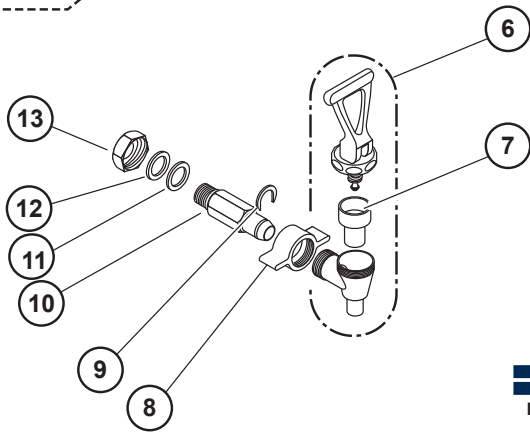

CONTENTS

Description	page
Faucet Components	3
Parts List	2
3-5 Gallon Iced Tea Dispenser Components	5

FAUCET COMPONENTS

18
 COMPLETE FAUCET W/10"
 SIGHT GLASS WS-8600-14
 COMPLETE FAUCET W/13"
 SIGHT GLASS DD-71321

19
 COMPLETE FAUCET W/O
 SIGHT GLASS 2U-70580

BLOOMFIELD
 IL2037

PARTS LIST

FAUCET COMPONENTS			
Fig No.	Part Number	Description	Application
1	WS-8600-17	CAP SHIELD VENT HL	
2	WS-8700-25J	WASHER UPPER TUBE	
3	WS-8705-11C	TUBE SIGHT-GLASS 10IN	
	WS-8601-14A	SIGHT TUBE 13IN GLASS	
4	WS-8600-21	BRACE BLK SHIELD	
5	WS-8600-20	SHIELD 10IN GUAGE	
	WS-8601-13	SHIELD GAUGE 13IN	
6	WS-8600-15	FAUCET SPB PLASTIC	
	WS-85805	FAUCET SS WITH HANDLE	
7	2U-71460	SEAT CUP TEA DISP FAUCET	
8	WS-8600-27P	NUT WING, PLASTIC THREADS	
	WS-8600-27	NUT WING, METAL THREADS (OPT)	
9	WS-8600-26	C-RING	
10	2P-87740	SHANK	CAFERINA
	WS-8800-8		W/OUT SIGHT GLASS
	WS-8600-24		SIGHT GLASS
11	2C-70573	WASHER FLAT NYLON	
12	2I-70519	GASKET THERMOSTAT BREWERS	
	2C-87742	WASHER HARD RUBBER FAUCET	CAFERINA, 2U-87737
13	2C-70575	NUT 3/8-18 SPCL FAUCET BRASS	
	2C-87743	HEX NUT M17 X 1.5 PLASTIC	
14	WS-8705-11G	SHIELD BASE	
15	WS-8700-25H	WAHSER LOWER TUBE	
16	DD-71292	WASHER FLAT RUBBER	
17	2C-70379	SCREW 8-32X5/16 PH PAN MS	
18	WS-8600-14	FAUCET SG 10IN GLASS	
	2U-71321	FAUCET SIGH-GLASS 13IN	
19	2U-70580	FAUCET W/O SG	
	2U-87737	FAUCET SVC PART DWG CAGE	CAFERINA
20	2R-70577	KNOB TEA DISPENSER COVER	3 GALLON
21	2L-70611	COVER 3G TEA DISPENSER (w/KNOB)	3 GALLON
22	2L-76058	COVER 3 GAL TEA DISP MOLDED	3 GALLON
	2L-76059	COVER 5 GAL TEA DISPENSER	5 GALLON
23	WS-8600-14	FAUCET SG 10IN FAUCET	3 GALLON
	2U-71321	FAUCET SG 13IN GLASS COMP	5 GALLON
24	2M-75159	DECAL 3-5G DISP ICE TEA	
25	2U-70580	FAUCET W/O SG	
26	2M-70592	LABEL DESIGNATION	
27	2L-71747	TRAY DRIP AIRPOT RACK	